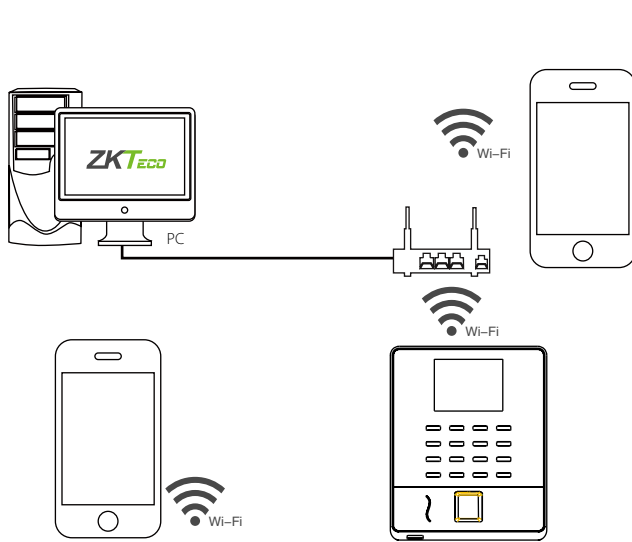

Specifications

Fingerprint Capacity	1000 / 1500 (without SSR)
Finger Algorithm	ZKFinger VX10.0
Record Capacity	50,000
Display	2.8-inch TFT Screen
Communication	Wi-Fi , USB-Host
Standard Functions	SSR, DST, Self-Service Query, Automatic Status Switch, T9 Input 9 digit user ID
Optional Functions	TA Assistant APP, Time Cube Cloud Solution, ADMS
Power Supply	DC 5V 0.8A
Operating Temp	0 °C- 45 °C
Operating Humidity	20%-80%
Dimension	165 x 133 x 21 mm

Configuration